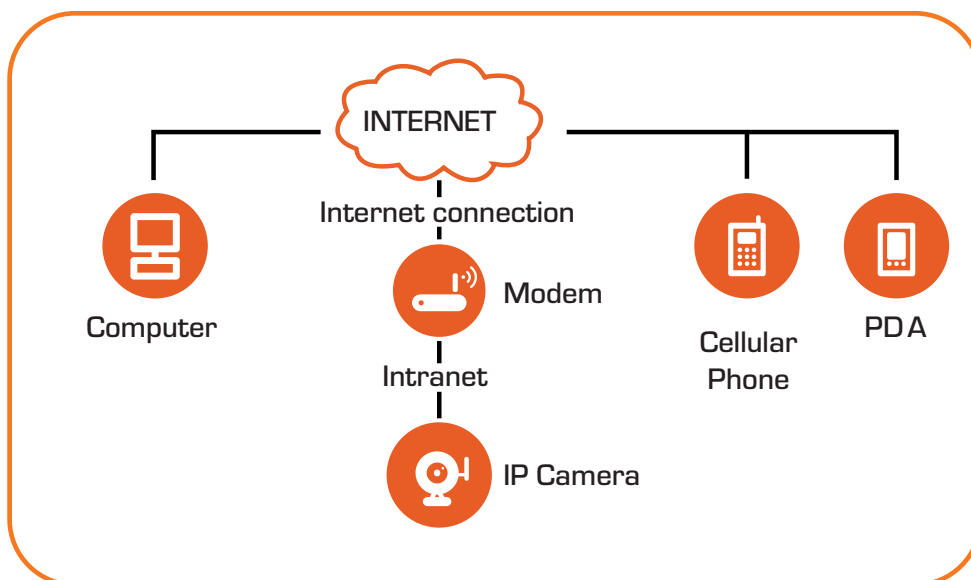

**Main features**

- The camera combines a high-sensitivity 1/4 CMOS image sensor with a powerful wireless web server in order to capture clear images from anywhere, and to transmit them instantly on your local network or over the internet.

### Software environment

**System:** 32 or 64 bit

Windows2000/WindowsXP/Windows2003/Windows Vista/Windows 7Mac OS.

**Browser:** Internet Explorer/Mozilla Firefox/Google Browser  
TCP/IP network protocol

### Package contents

- Wireless IP Camera
- AC power adaptor
- Quick installation guide
- CD-ROM includes the IP Super Client surveillance monitoring software
- Network cable
- Mounting bracket and hardware

### Viewing applications