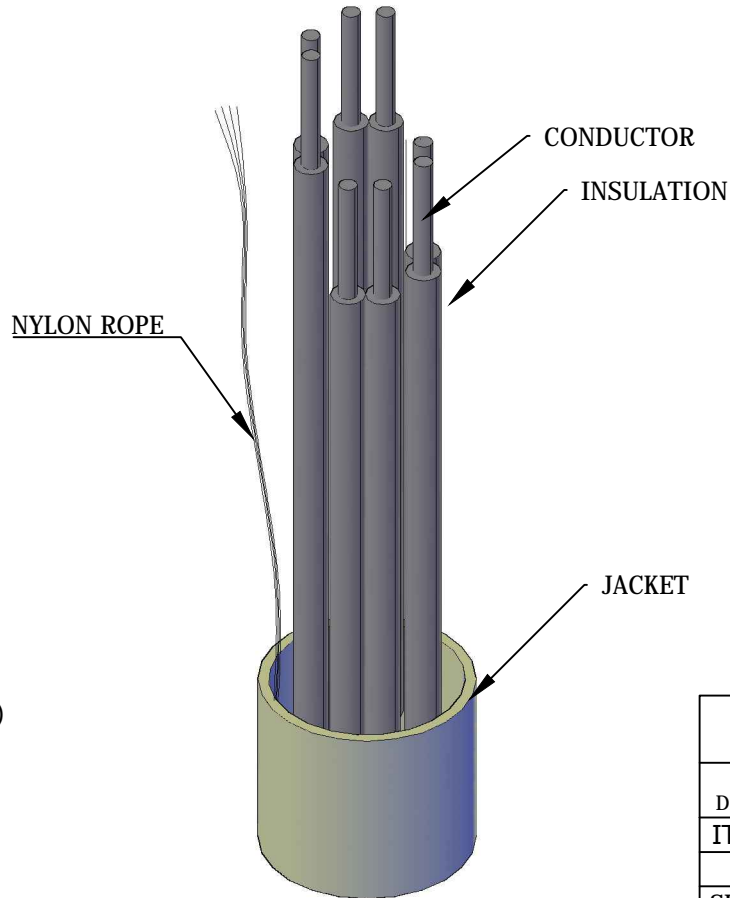

B

C

D

E

F

Product Specifications

Wire Characteristics
 Cable Type UTP "Unshielded Twisted Pair"
 Number of Pairs 4
 Number of Wires 8
 Wire Type Solid Bare Copper
 Wire Gauge Size 24 AWG

Internal Characteristics
 Internal Jacket Material HDPE(CMI-75E)
 Average Min. Thickness 0.178 mm
 Min. Thickness 0.153 mm

Color Combinations
 Pair 1 Blue and White / Blue
 Pair 2 Orange and White / Orange
 Pair 3 Green and White / Green
 Pair 4 Brown and White / Brown

External Characteristics
 External Jacket Designation CM
 External Jacket Material 75°C PVC (CMI-80S)
 Average Min. Thickness 0.585 mm
 Min. Thickness 0.458 mm
 Average Cable Diameter 5.3 mm +/- 0.3mm
 Max. Strength 11 Kg
 Available Jacket Colors Gray, Blue, Red

AB355NXT01 - GRAY
 AB355NXT02 - BLUE
 AB355NXT03 - RED

NEXXT SOLUTIONS			
DATE: JUN 2014		DRAWING: ZARRAGA	
ITEM N°: AB355NXT**			
DES : U/UTP CABLE CAT5E 24AWG CM			
SHEET	1 OF 1	SCALE	3:1

1 2 3 4 5 6 7 8