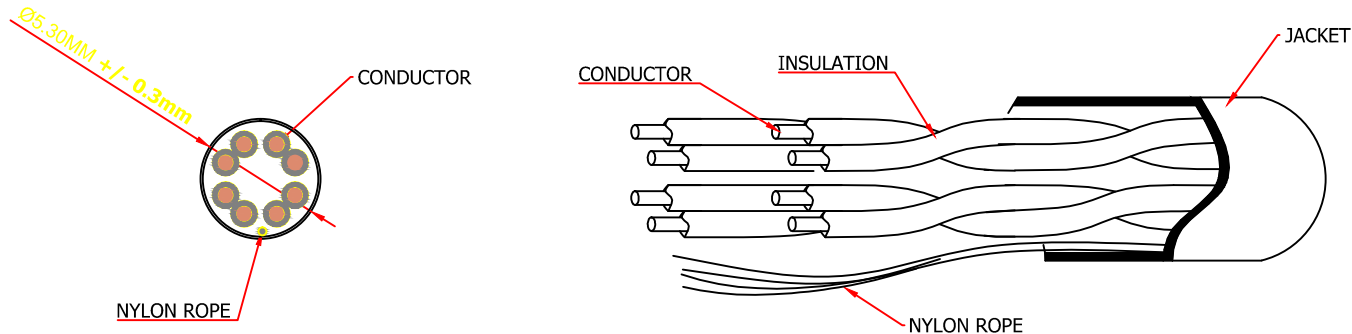

B

C

D

E

F

Product Specifications

Wire Characteristics
 Cable Type UTP "Unshielded Twisted Pair"
 Number of Pairs 4
 Number of Wires 8
 Wire Type Solid Bare Copper
 Wire Gauge Size 24 AWG

Internal Characteristics
 Internal Jacket Material HDPE(CMI-75E)
 Average Min. Thickness 0.178 mm
 Min. Thickness 0.153 mm

Color Combinations
 Pair 1 Blue and White / Blue
 Pair 2 Orange and White / Orange
 Pair 3 Green and White / Green
 Pair 4 Brown and White / Brown

External Characteristics
 External Jacket Designation CM
 External Jacket Material 75°C PVC (CMI-80S)
 Average Min. Thickness 0.585 mm
 Min. Thickness 0.458 mm
 Average Cable Diameter 5.3 mm +/- 0.3mm
 Max. Strength 11 Kg
 Available Jacket Colors Gray, Blue, Red

AB355NXT01 - GRAY
 AB355NXT02 - BLUE
 AB355NXT03 - RED

NEXXT SOLUTIONS			
DATE: JUN 2014		DRAWING: ZARRAGA	
ITEM N°: AB355NXT**			
DES : U/UTP CABLE CAT5E 24AWG CM			
SHEET	1 OF 1	SCALE	3:1

1 2 3 4 5 6 7 8