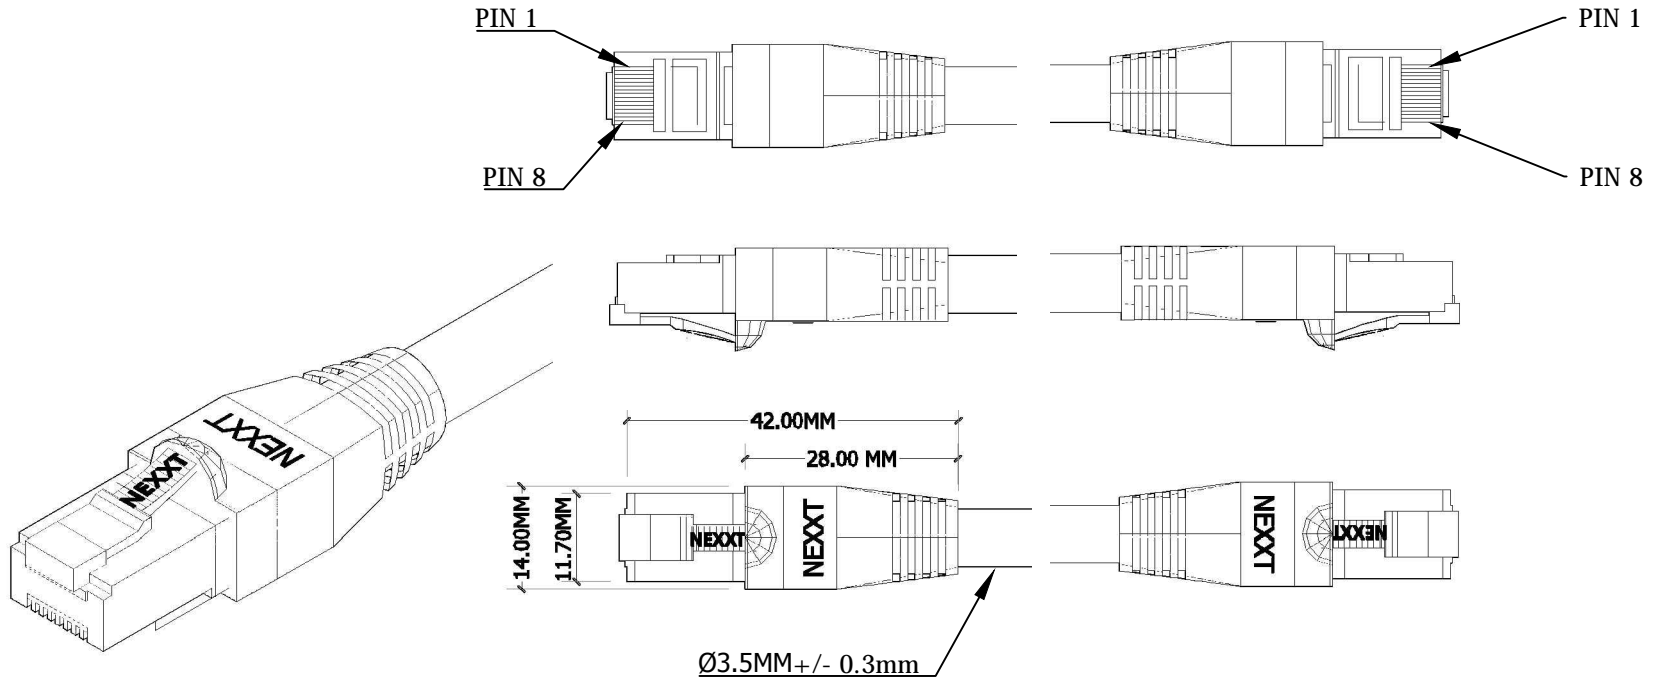

### Product Specifications

Wire Characteristics

Cable Type UTP "Unshielded Twisted Pair"

Available Lengths 3, 7, 10, 14, 25 and 50 ft

Number of Pairs 4

Number of Wires 8

Wire Type Stranded Copper

Wire Gauge 24 AWG

SCALE 1:1

<b>NEXXT</b> SOLUTIONS			
DATE: JUN 2014		DRAWING: ZARRAGA	
ITEM N°: AB360NXTxx			
DES : UTP Patch Cord Cat5e 24AWG Strd			
SHEET	1 OF 1	SCALE	1:1

1 2 3 4 5 6 7 8