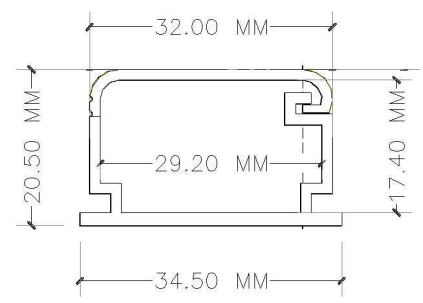

SIDE VIEW

TOP VIEW

SECCION

**Product Specifications**

- Raceway Characteristics
- Raceway Color Off-white
- Dimensions 1 1/4" x 3/4" x 6ft
- Mounting Type Wall Mounted
- Cover Type Self-hinged attached
- Compound Type PVC Polyvinyl Chloride
- Halogen Presence Low
- Fire retardant UL 94V-0
- Operating Temperature -20°C to 70°C
- Other: Adhesive backed for easy mounting

SCALE 1:1

<b>NEXXT</b> SOLUTIONS			
DATE: JUN 2014		DRAWING: ZARRAGA	
ITEM N°: AW130NXT30			
DES : Raceway 1 1/4" x 3/4" x 6ft WH			
SHEET	1 OF 1	SCALE	1:1