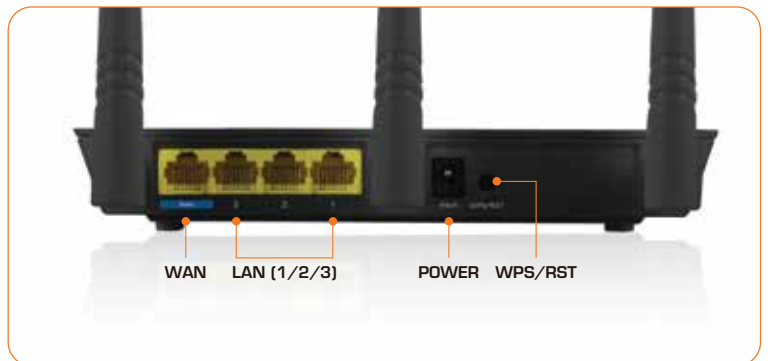

WPS security encryption
Protect your network access

Hassle-free
setup

Superb wireless performance, made simple

Product overview

The new **Nebula 300+** wireless router is the ideal solution for home and office users who like to email, chat, stream video, surf the web, download media, and online gaming. Featuring a revamped design and technology, it reaches speeds of up to 300Mbps in a compact size.

With three omnidirectional antennas, it is capable of delivering speeds over 6 times faster than traditional 802.11g products. This router has been devised to be conveniently setup and complies with IEEE802.11n standards.

With rock solid connectivity and greatly improved speeds, the **Nebula 300+** now allows for signals to travel faster and further than its predecessor, ensuring optimum performance for sharing your broadband internet connection with multiple devices over a secured wireless network.

Highlights

- Delivers wireless speeds of up to 300Mbps
- All-in-one: WDS bridging, WISP, AP and universal repeater
- Extended transmission range and delivers a more reliable wireless connection
- Four 10/100Mbps ports
- Compatible with IEEE 802.11n, IEEE 802.11g, IEEE 802.11b, IEEE 802.3 and IEEE 802.3u standards
- WEP and WPA & WPA2-PSK encryption methods
- WPS: Wi-Fi Protected Setup
- MAC address filtering
- Three 5dBi high-gain antennas
- 3-year full warranty, with a 2-year extension