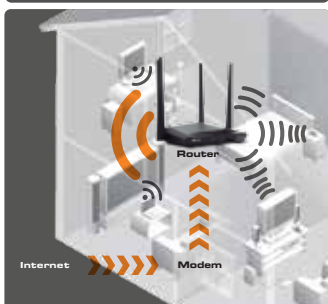

Nebula 1200-AC

Dual-Band | AC wireless router

- CLOUD READY APPLICATION INCLUDED**
- Wireless-AC**
1200Mbps
- Simultaneous dual-band**
2.4/5.0GHz
- Universal repeater**
mode
- Beamforming**
technology
- Smart WiFi schedule**
Green power
- IPTV**
ready
- Guest**
network

The Nexxt Cloud feature, along with the mobile application, provides live router status along with the ease of remote management from your smartphone, tablet or computer.

This state-of-the-art router supports the latest in IPTV technology, allowing you to receive your television service through the internet. Incorporated bandwidth control prioritizes traffic to bandwidth intensive applications like HD streaming and important file sharing. Guest networks can be conveniently setup in order to segment and protect your personal network. The **Nebula 1200-AC** has been designed to keep up with the modern day demand of homes and small offices.

Highlights

- Wireless AC router
- Simultaneous Dual-Band for max throughput
- 1200Mbps (300Mbps at 2.4GHz / 867Mbps at 5.0GHz)
- Four (4) 10/100Mbps ports
- Nexxt Cloud feature with mobile application for live status and remote management
- Wireless router, universal repeater, WISP operating modes
- Beamforming technology creates a direct link for data transmission
- IPTV ready for television service
- Guest access for segmented networks
- Parental control settings
- Smart WiFi schedule control to power the router on and off
- Bandwidth control prioritizes traffic for bandwidth intense applications
- WPS easily creates a secure wireless network
- Advanced wireless security with WEP and WPA/WPA2-PSK encryption
- Up to 4 times higher transmission speed than 300Mbps Wireless-N

1. Antennas
2. 3/IPTV
3. LAN ports (2/1)
4. WAN
5. Power DC-IN
6. Wi-Fi
7. Reset/WPS

OVER 4 TIMES
THE TRANSMISSION SPEED OF 300Mbps PRODUCTS

Wireless-G
Wireless-N
Wireless-AC

Nebula 1200-AC

Dual-Band | AC wireless router