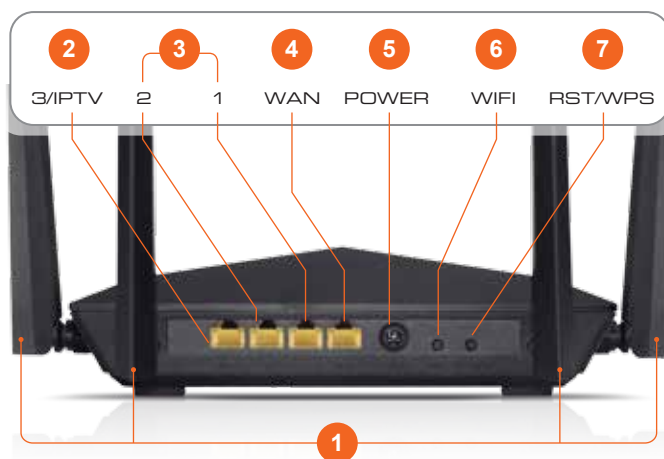

This state-of-the-art router supports the latest in IPTV technology, allowing you to receive your television service through the internet. Incorporated bandwidth control prioritizes traffic to bandwidth intensive applications like HD streaming and important file sharing. Guest networks can be conveniently setup in order to segment and protect your personal network. The **Nebula 1200-AC** has been designed to keep up with the modern day demand of homes and small offices.

Highlights

- Wireless AC router
- Simultaneous Dual-Band for max throughput
- 1200Mbps (300Mbps at 2.4GHz / 867Mbps at 5.0GHz)
- Four (4) 10/100Mbps ports
- Nexxt Cloud feature with mobile application for live status and remote management
- Wireless router, universal repeater, WISP operating modes
- Beamforming technology creates a direct link for data transmission
- IPTV ready for television service
- Guest access for segmented networks
- Parental control settings
- Smart WiFi schedule control to power the router on and off
- Bandwidth control prioritizes traffic for bandwidth intense applications
- WPS easily creates a secure wireless network
- Advanced wireless security with WEP and WPA/WPA2-PSK encryption
- Up to 4 times higher transmission speed than 300Mbps Wireless-N